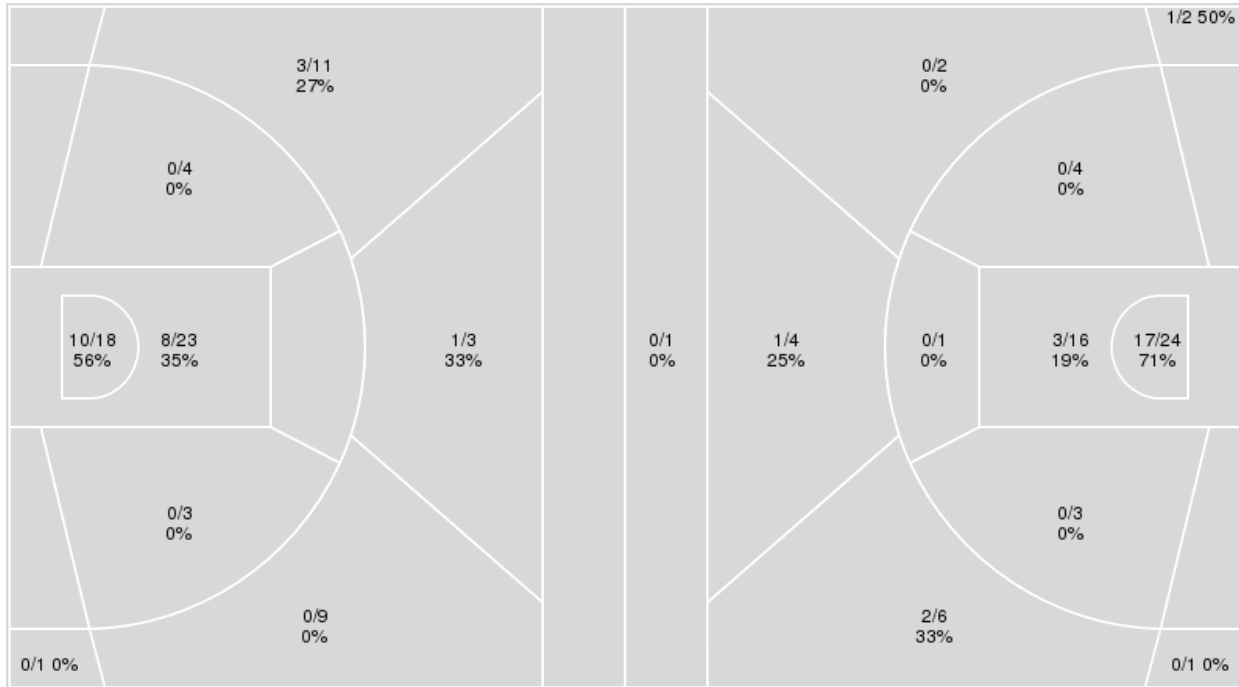

ETSU at Longwood

11/28/20 Willett Hall, Farmville
2020-21 Women's Basketball

Officials:

{ Players => 0, 1, 2, 3, 12, 13, 14, 20, 21, 23, 25, 30; } FG Types => All; { Players => All; } FG Types => All; Results => All;
Results => All;

Longwood

ETSU

Longwood	M/A	%
Field Goals	22/72	31
2 Points	18/48	38
3 Points	4/24	17
Free Throws	8/12	67

ETSU	M/A	%
Field Goals	24/64	38
2 Points	20/48	42
3 Points	4/16	25
Free Throws	10/16	62