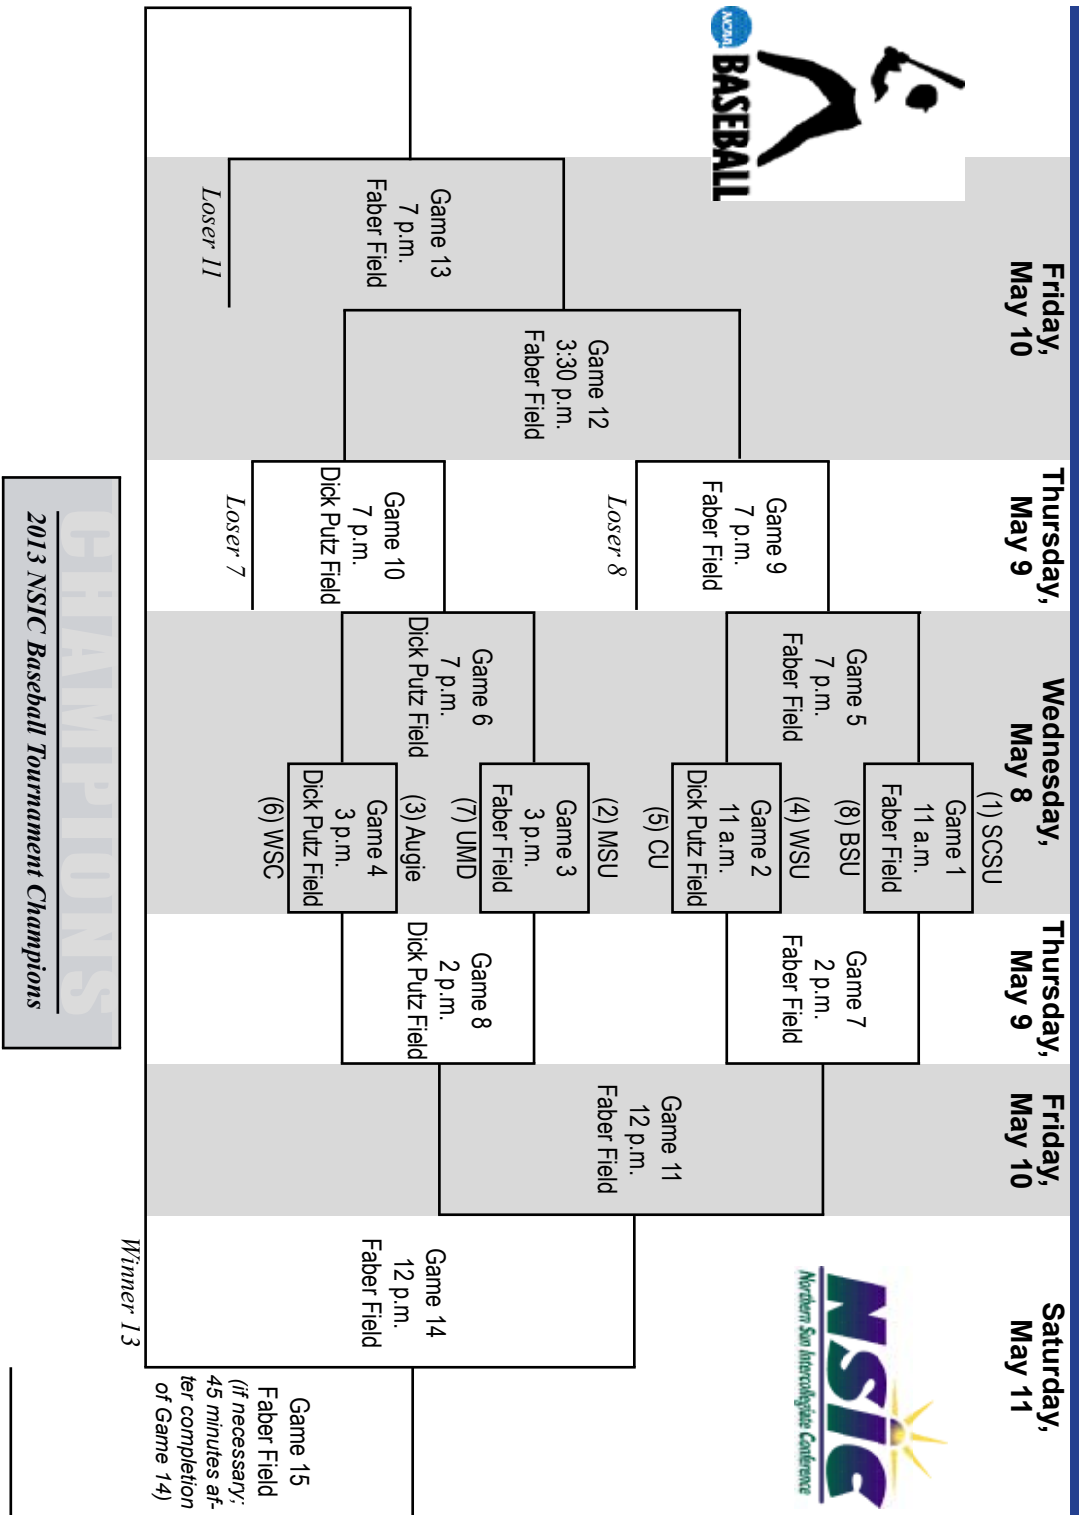

BEMIDJI STATE BASEBALL

NSIC Tournament Bracket

2013 NSIC BASEBALL TOURNAMENT BRACKET

2013 NSIC Baseball Tournament Champions